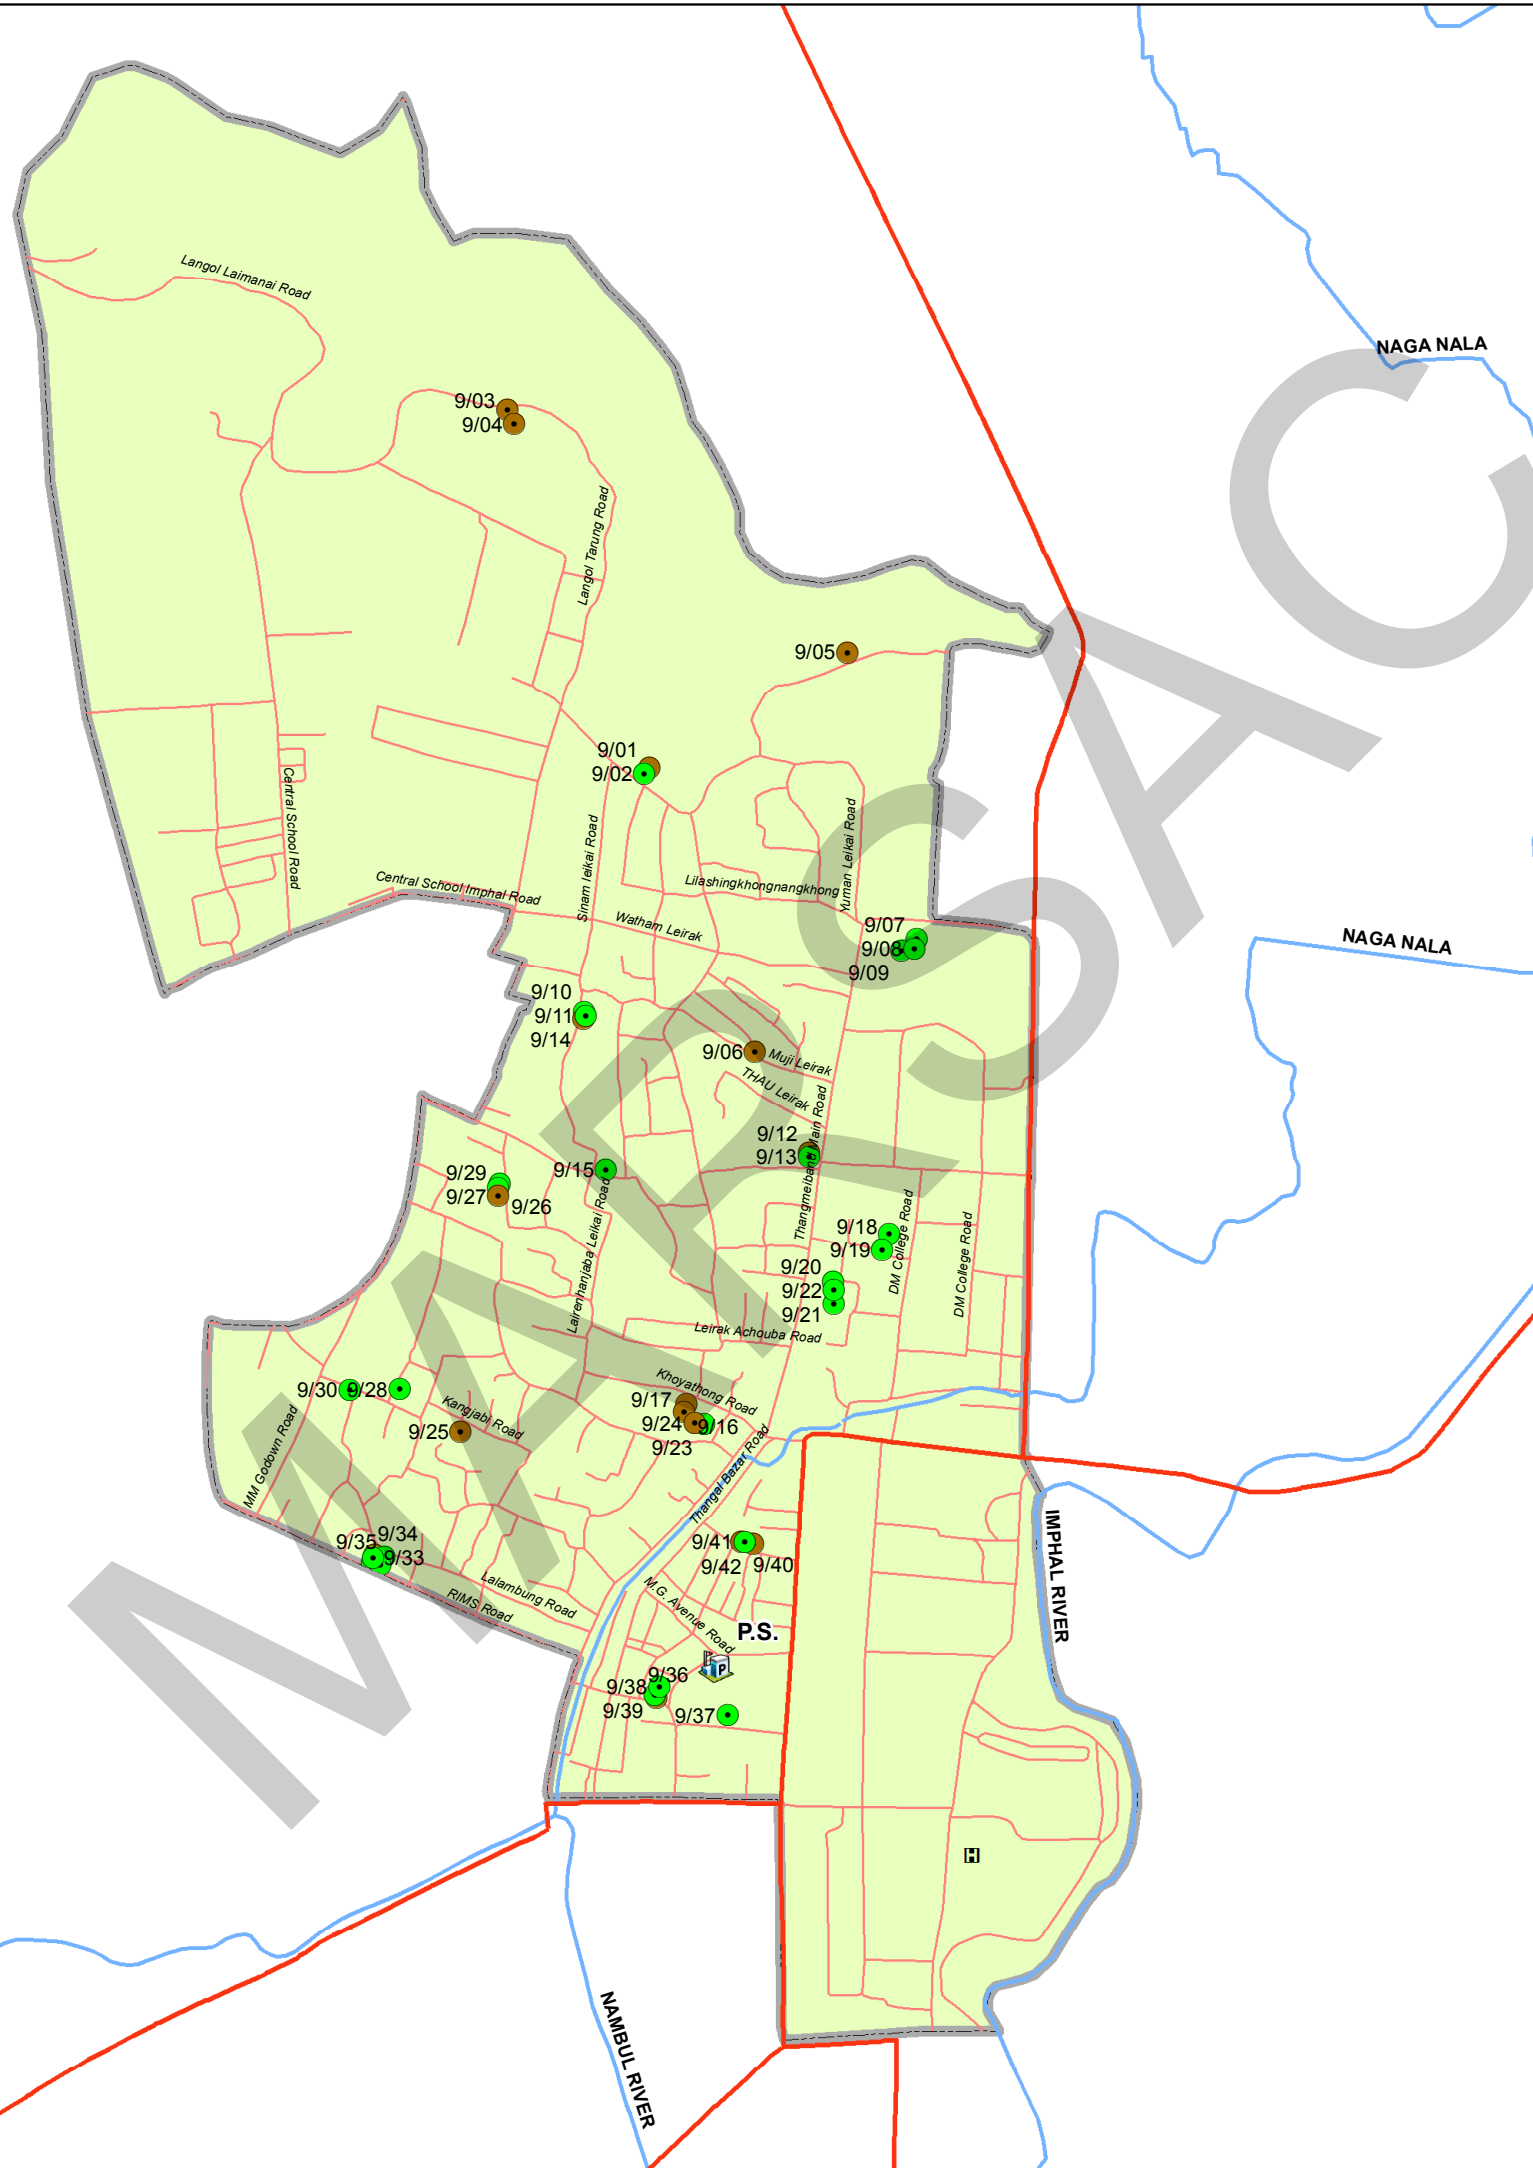

MANIPUR

AC MAP (9-Thangmeiband AC)

Legend

- Health Centre
- Police Station
- DistrictHQ
- Sub-DivisionHQ
- Helipad
- River
- National Highway
- Other Roads
- AC Boundary

Polling Stations

- Normal
- Critical
- Vulnerable
- Both